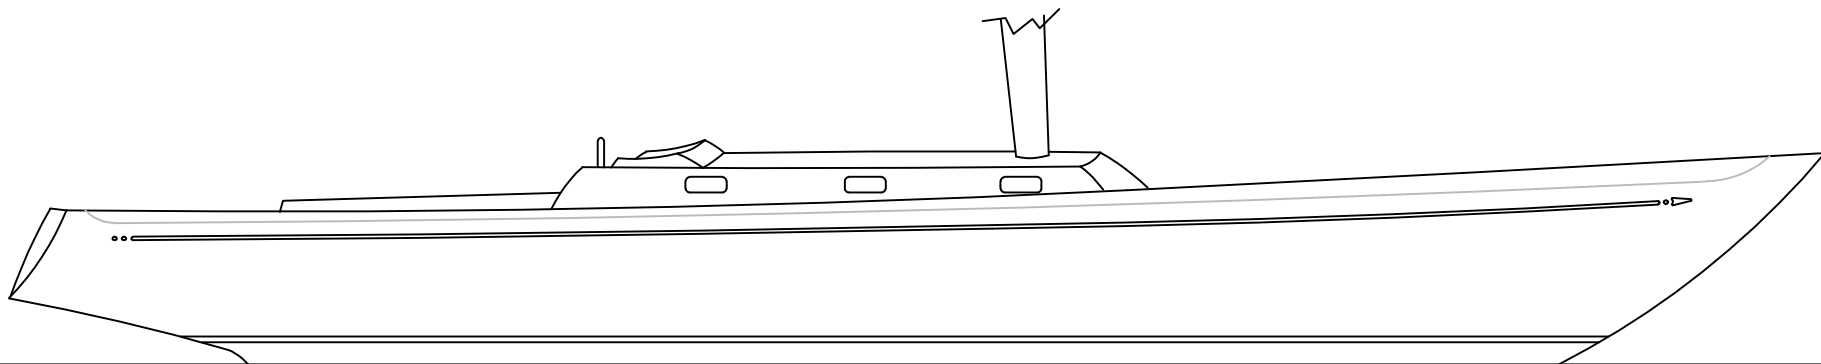

ANSELMI - BORETTI YACHT DESIGNER

TABU'

1969

WOODEN SAILBOAT